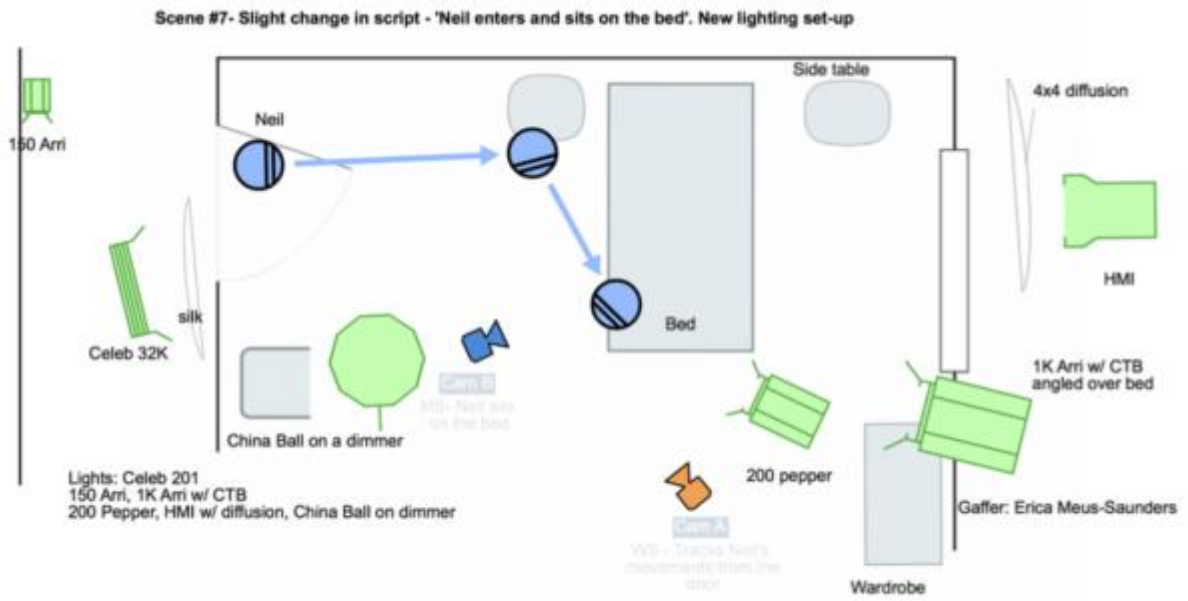

A few drawings of Lighting plans for "Love Letter"

Position: Gaffer

Drawn by Erica Meus-Saunders

Scene #7

Printed Mon Nov 7 2016 03:25:09 PM

Shot	Vers	Nickname	Description
A	1	WS - Tracks Neil's movements from the door	
B	1	MS- Neil sits on the bed	

Scene #10

Neil's Kitchen
Scene #10 - Neil and Taylor in the kitchen at NIGHT
Gaffer: Erica Meus-Saunders

Scene # 12

See image below.