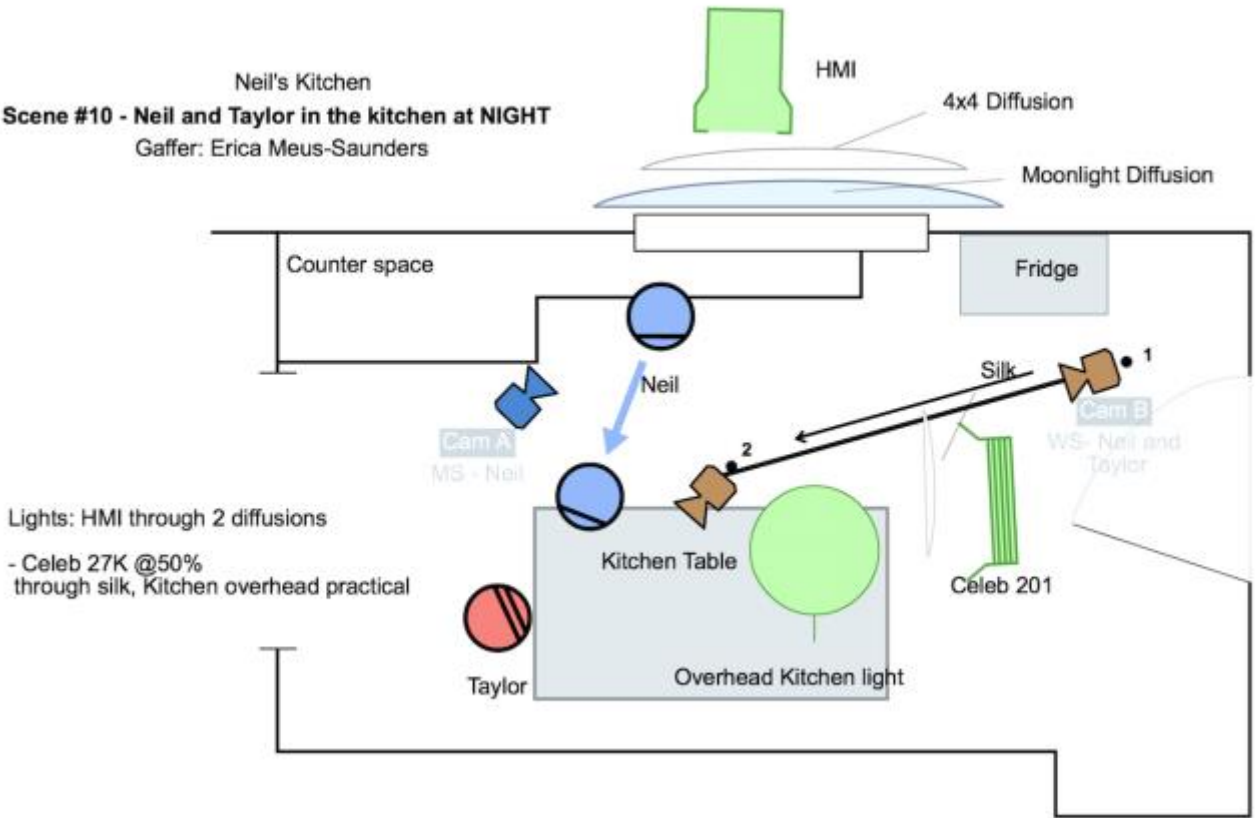

A few drawings of Lighting plans for "Love Letter"

Position: Gaffer

Drawn by Erica Meus-Saunders

Scene #7

Printed Mon Nov 7 2016 03:25:09 PM

Shot	Vers	Nickname	Description
A	1	WS - Tracks Neil's movements from the door	
B	1	MS- Neil sits on the bed	

Scene #10

Neil's Kitchen
Scene #10 - Neil and Taylor in the kitchen at NIGHT
Gaffer: Erica Meus-Saunders

Scene # 12

See image below.