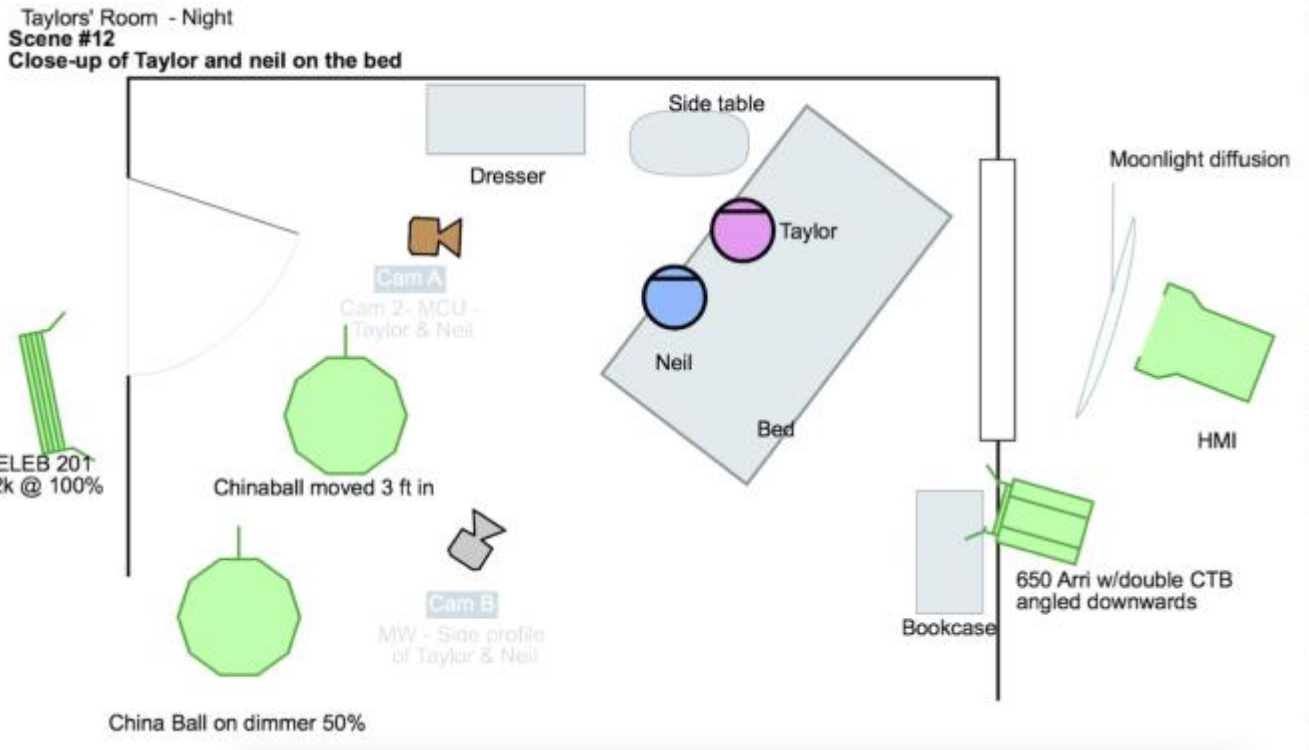

A few drawings of Lighting plans for "Love Letter"

Position: Gaffer

Drawn by Erica Meus-Saunders

Scene #7

Printed Mon Nov 7 2016 03:25:09 PM

Shot	Vers	Nickname	Description
A	1	WS - Tracks Neil's movements from the door	
B	1	MS- Neil sits on the bed	

Scene #10

Neil's Kitchen
Scene #10 - Neil and Taylor in the kitchen at NIGHT
Gaffer: Erica Meus-Saunders

Scene # 12

See image below.